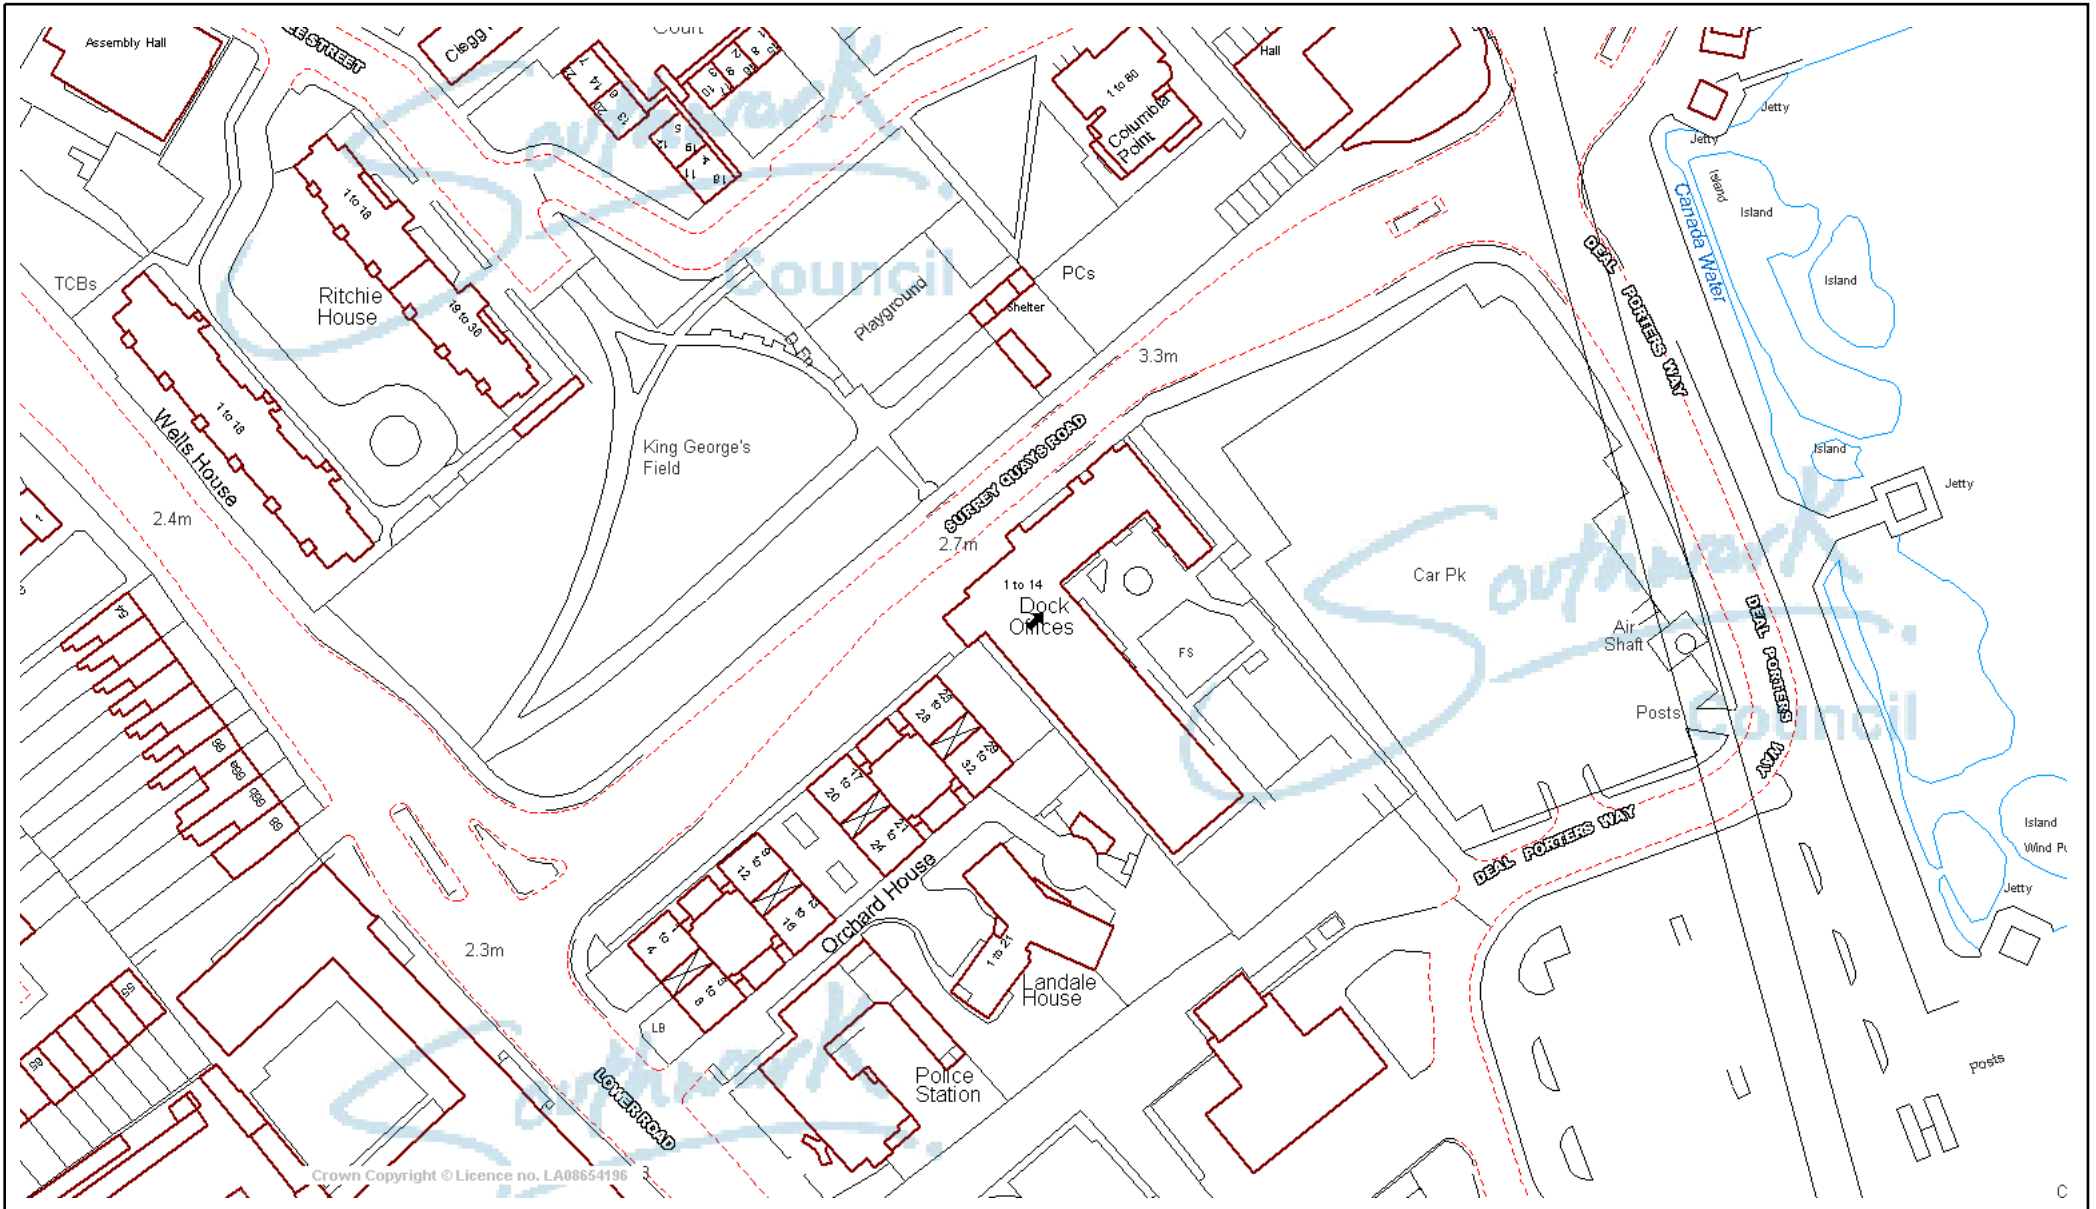

# Site E Canada Water Retail Park

© Crown Copyright All rights reserved.  
 London Borough Of Southwark.  
 License LA08654196 2003

This site plan supplied by the  
 London Borough of Southwark  
 is for Planning and Building Control  
 purposes only.

Claire Cook  
 Scale 1/1250  
 Date 7/10/2004

**Southwark  
 Council**